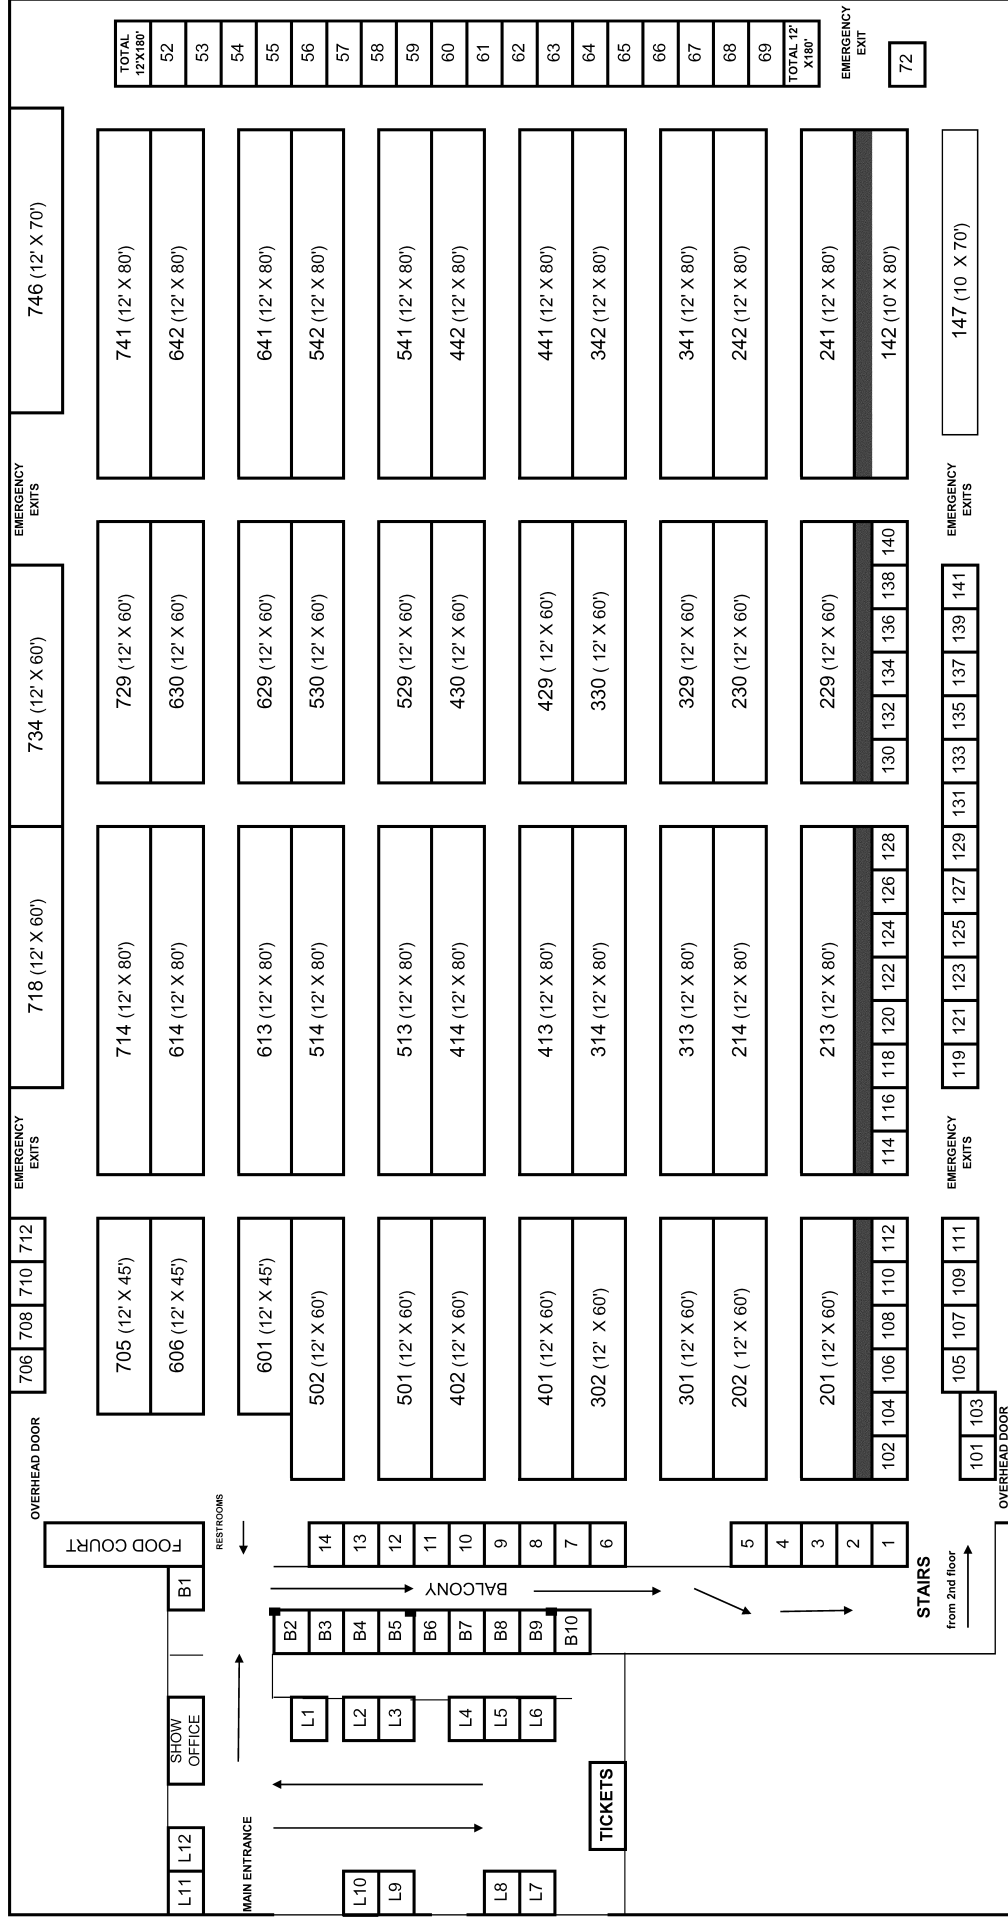

FOR EXHIBITOR SPACE CONTRACTS OR SHOW INFORMATION
CONTACT DAVID MCCAREY 845-343-2772 1-800-223-4648
www.showoffice.com

44th Annual Northeast RV Show Floor Plan

Reserve Your Space Early

4-Day Event Feb. 16 - 19

Northeast RV Show
388 East Main Street
Middletown, NY 10940

Show Information
Coordinator: David McCarey
845-343-2772 or 1-800-223-4648